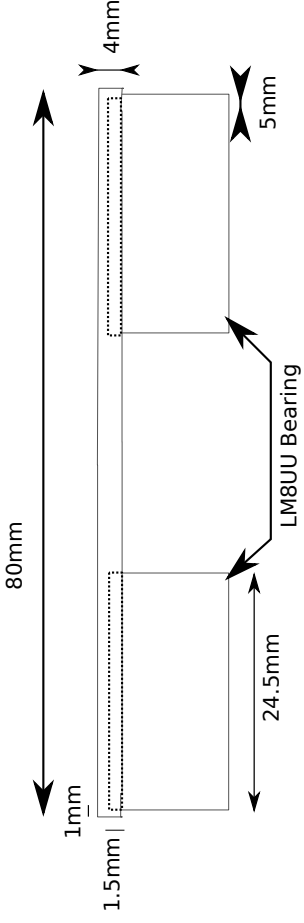

Top

Side

Metal carriage V1.0

ReprapWorld.com
info@reprapworld.com

Version
Date
Author

1.0
21/08/2014
Bart Meijer