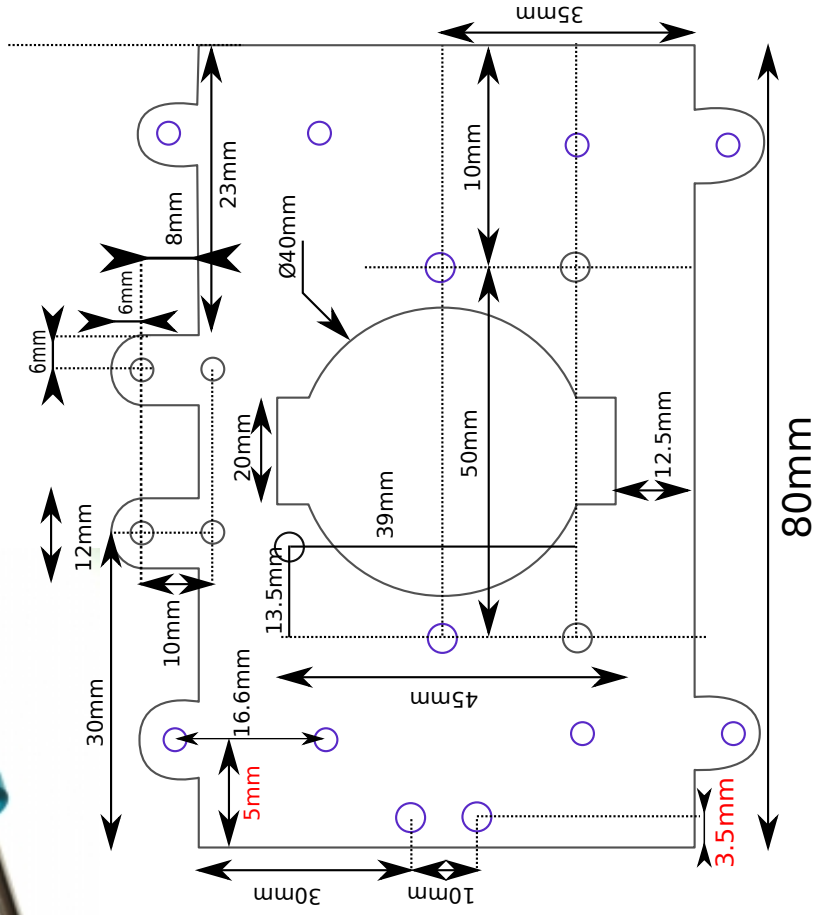

Top

Side

Metal carriage V1.0

ReprapWorld.com
info@reprapworld.com

Version
Date
Author

1.0
21/08/2014
Bart Meijer